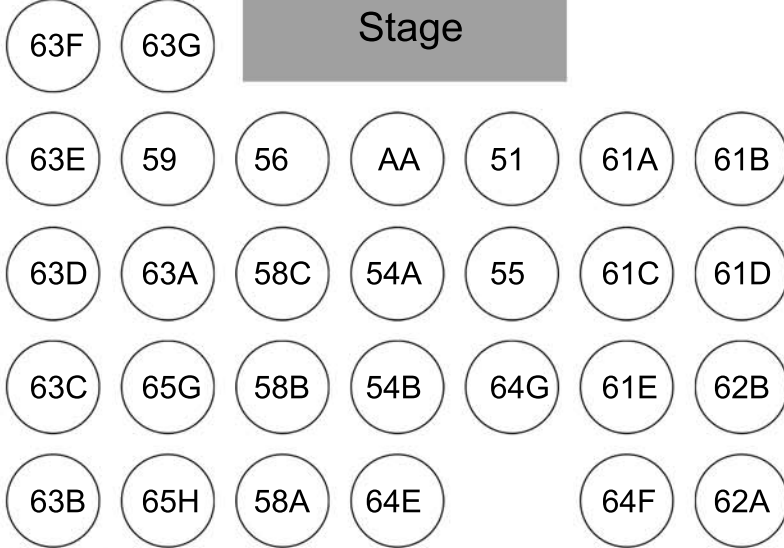

Screen #1

Performance Stage

BUS EXIT

BAR

# CENTURY PALACE CHINESE RESTAURANT FLOOR PLAN

Screen #2

Screen #3

Photo Stage

Screen #4

Storage

Signature Table

Gift Pick-Up Table